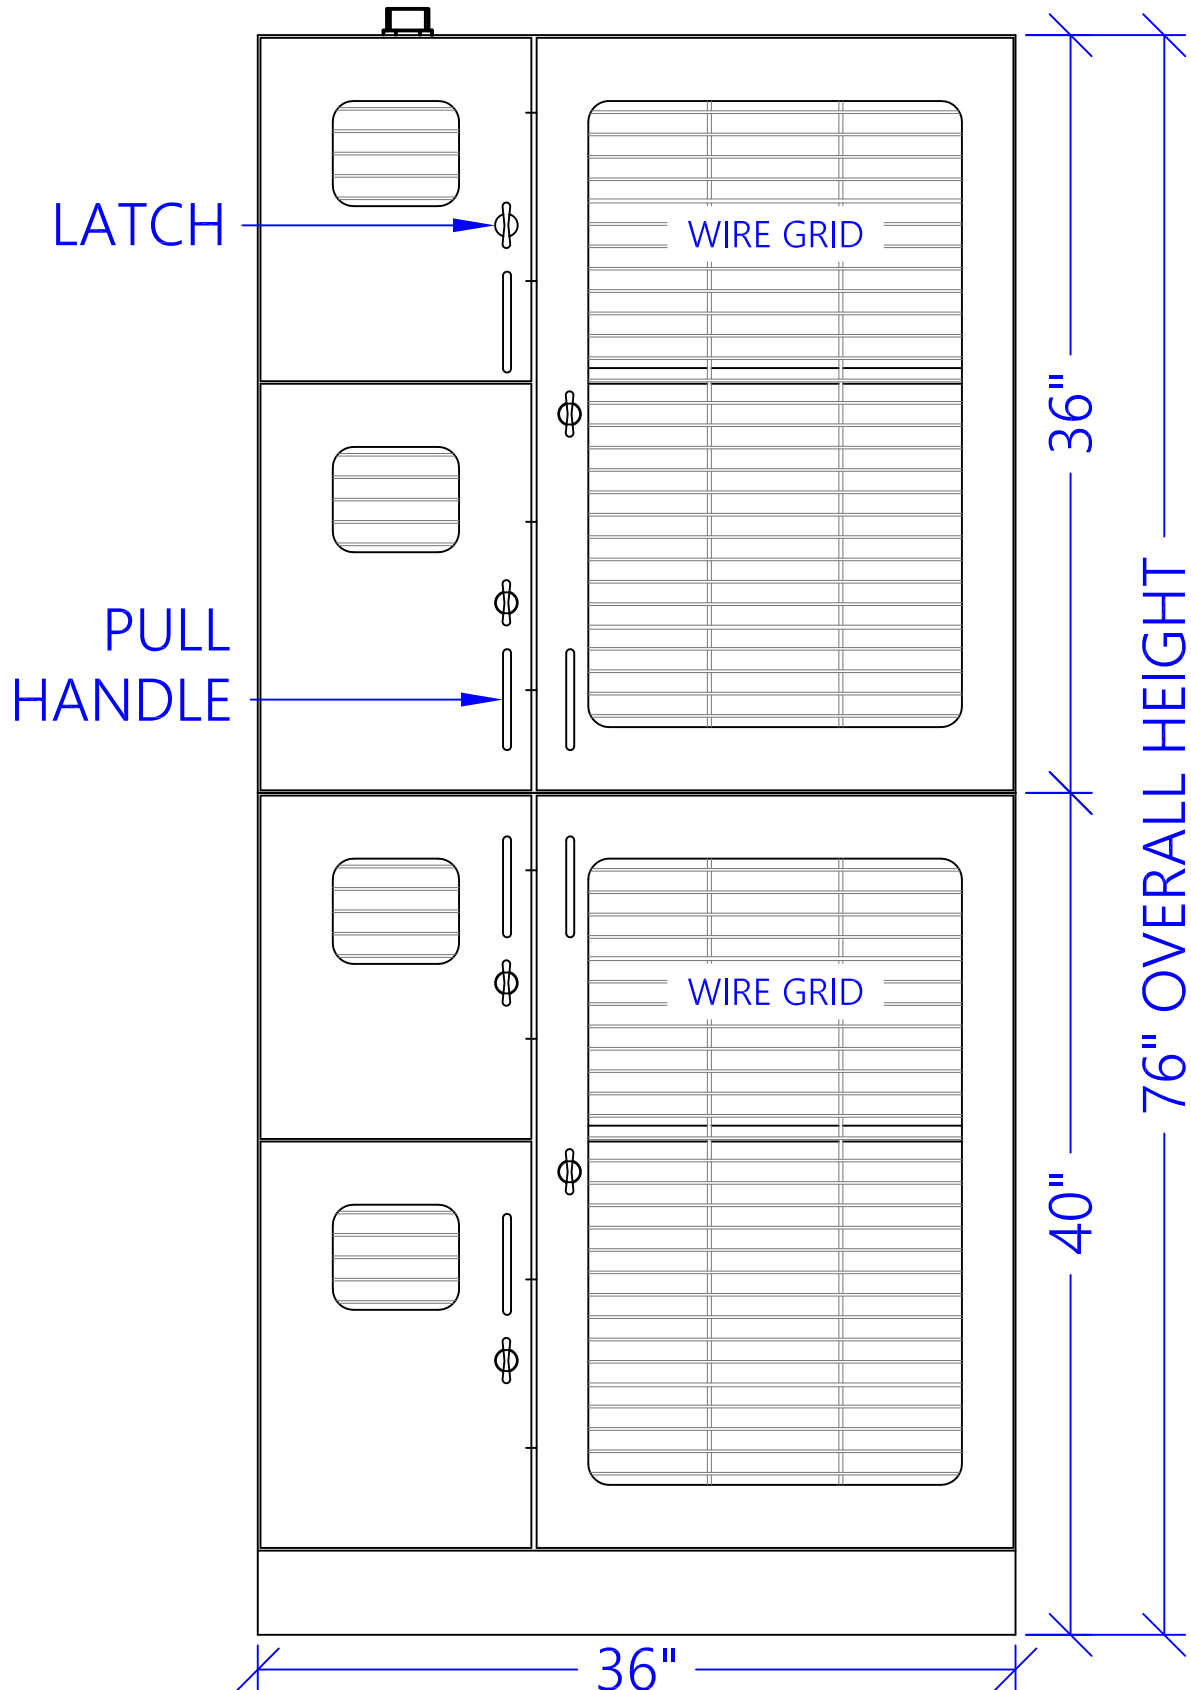

# 36" LUXURY UNIT - FRONT VIEW

ALL DOORS AVAILABLE WITH WIRE GRID OR TEMPERED GLASS. OPTIONAL REAR WINDOW IN LIVING AREA.